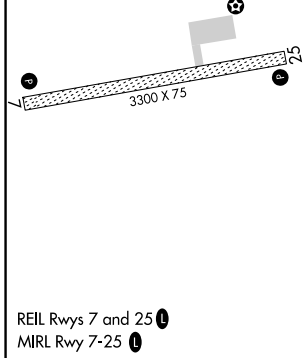

RNAV (GPS) RWY 25

KOKHANOK (9K2) (PFFK)

APP CRS	Rwy Idg	3300
247°	TDZE	115
	Apt Elev	115

NA Rwy 25 helicopter visibility reduction below 1 SM NA.
DME/DME RNP-0.3 NA. Use Iliamna altimeter setting.
Procedure NA at night.

MISSED APPROACH: Climb to 4400 direct ZUTEB and hold, continue climb-in-hold to 4400.

III/PAIL ASOS 134.95	ANCHORAGE CENTER 118.8	CTAF 122.9
--------------------------------	----------------------------------	----------------------