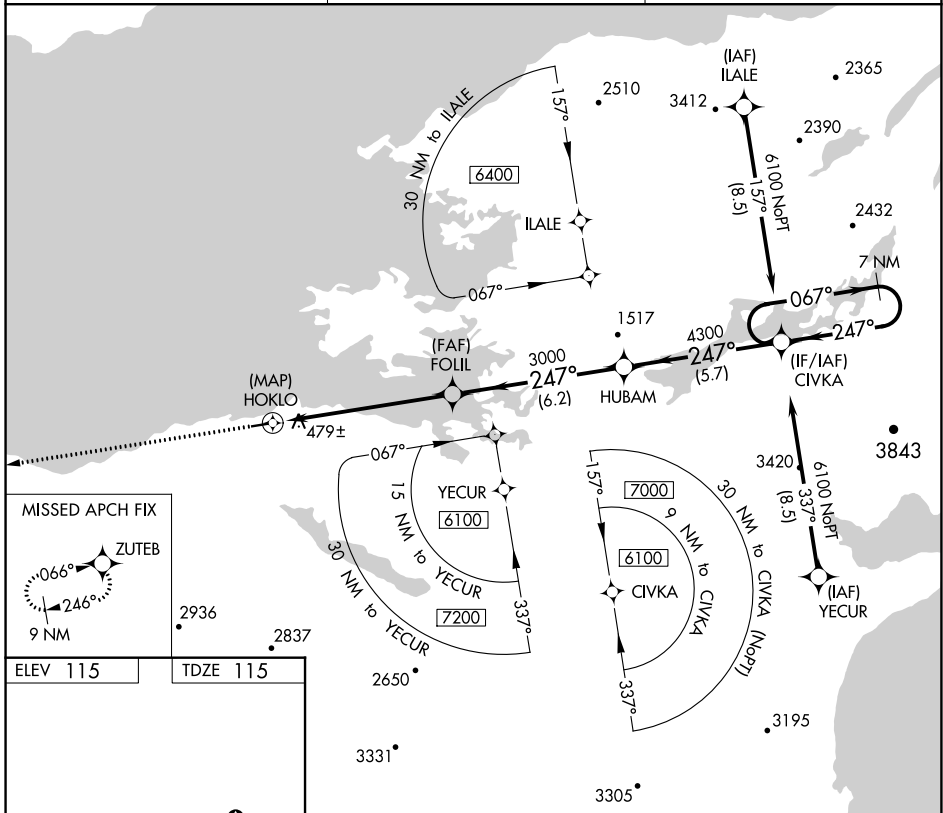

RNAV (GPS) RWY 25

KOKHANOK (9K2) (PFFK)

APP CRS	Rwy Idg	3300
247°	TDZE	115
	Apt Elev	115

NA Rwy 25 helicopter visibility reduction below 1 SM NA.
DME/DME RNP-0.3 NA. Use Iliamna altimeter setting.
Procedure NA at night.

MISSED APPROACH: Climb to 4400 direct ZUTEB and hold, continue climb-in-hold to 4400.

III/PAIL ASOS 134.95	ANCHORAGE CENTER 118.8	CTAF 122.9
--------------------------------	----------------------------------	----------------------

CATEGORY	A	B	C	D
LNAV MDA	880-1 765 (800-1)	880-1¼ 765 (800-1¼)		NA
C CIRCLING	1040-1¼ 925 (1000-1¼)	1100-1½ 985 (1000-1½)		NA

AK, 25 FEB 2021 to 22 APR 2021

AK, 25 FEB 2021 to 22 APR 2021