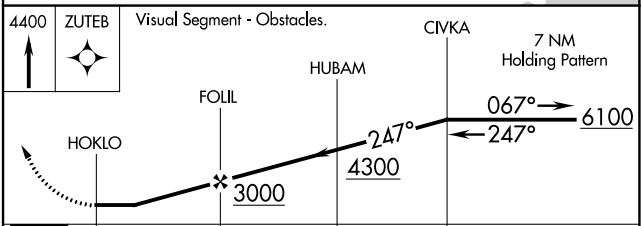

RNAV (GPS) RWY 25

KOKHANOK (9K2) (PFFK)

APP CRS	Rwy Idg	3300
247°	TDZE	115
	Apt Elev	115

NA Rwy 25 helicopter visibility reduction below 1 SM NA.
DME/DME RNP-0.3 NA. Use Iliamna altimeter setting.
Procedure NA at night.

MISSED APPROACH: Climb to 4400 direct ZUTEB and hold, continue climb-in-hold to 4400.

III/PAIL ASOS 134.95	ANCHORAGE CENTER 118.8	CTAF 122.9
--------------------------------	----------------------------------	----------------------