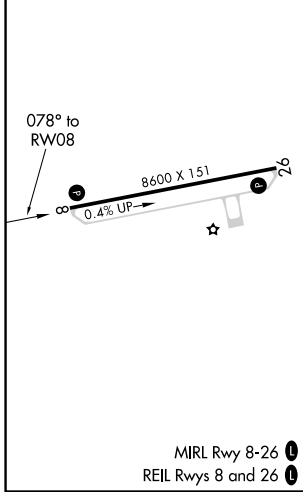

APP CRS	Rwy Idg	8600
078°	TDZE	243
	Apt Elev	270

RNAV (GPS) RWY 8

TINIAN INTL (TNI)(PGWT)

RNP APCH	Obtain local altimeter setting on CTAF; when not received, use Saipan altimeter setting. VDP NA when using Saipan altimeter setting.	MISSED APPROACH: Climb to 2800 direct DUCFI and via 360° track to SN NDB and hold, continue climb-in-hold to 2800.
GUAM APP CON	118.4 290.5	SAIPAN RADIO 123.6 (CTAF) 0

Procedure NA for arrivals at HEXUG via A221 northbound.

ELEV 270	D	TDZE 243
----------	----------	----------

CATEGORY	A	B	C	D
LNAV MDA	660-1	417 (400-1)	660-1¼	417 (400-1¼)
C CIRCLING	760-1 490 (500-1)	860-1 590 (600-1)	1000-2 730 (800-2)	1060-2½ 790 (800-2½)
SAIPAN ALTIMETER SETTING MINIMUMS				
LNAV MDA	680-1	437 (500-1)	680-1¼	437 (500-1¼)
C CIRCLING	800-1 530 (600-1)	900-1 630 (700-1)	1040-2¼ 770 (800-2¼)	1100-2¾ 830 (900-2¾)