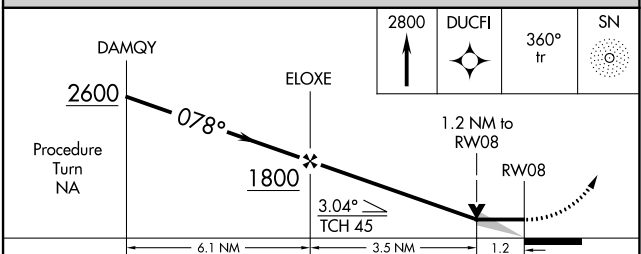

APP CRS	Rwy Idg	8600
078°	TDZE	243
	Apt Elev	270

RNAV (GPS) RWY 8

TINIAN INTL (TNI)(PGWT)

RNP APCH	Obtain local altimeter setting on CTAF; when not received, use Saipan altimeter setting. VDP NA when using Saipan altimeter setting.	MISSED APPROACH: Climb to 2800 direct DUCFI and via 360° track to SN NDB and hold, continue climb-in-hold to 2800.
GUAM APP CON	118.4 290.5	SAIPAN RADIO 123.6 (CTAF) 0

Procedure NA for arrivals at HEXUG via A221 northbound.

ELEV 270	D	TDZE 243
----------	----------	----------

CATEGORY	A	B	C	D
LNAV MDA	660-1	417 (400-1)	660-1¼	417 (400-1¼)
C CIRCLING	760-1 490 (500-1)	860-1 590 (600-1)	1000-2 730 (800-2)	1060-2½ 790 (800-2½)
SAIPAN ALTIMETER SETTING MINIMUMS				
LNAV MDA	680-1	437 (500-1)	680-1¼	437 (500-1¼)
C CIRCLING	800-1 530 (600-1)	900-1 630 (700-1)	1040-2¼ 770 (800-2¼)	1100-2¾ 830 (900-2¾)