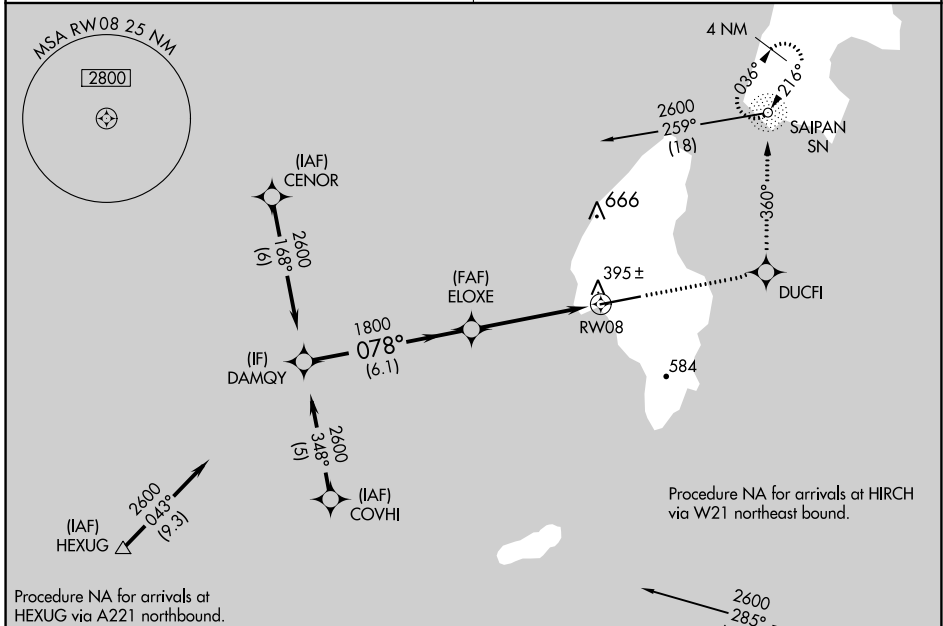

APP CRS	Rwy Idg	8600
078°	TDZE	243
	Apt Elev	270

RNAV (GPS) RWY 8

TINIAN INTL (TNI)(PGWT)

RNP APCH	Obtain local altimeter setting on CTAF; when not received, use Saipan altimeter setting. VDP NA when using Saipan altimeter setting.	MISSED APPROACH: Climb to 2800 direct DUCFI and via 360° track to SN NDB and hold, continue climb-in-hold to 2800.
GUAM APP CON	118.4 290.5	SAIPAN RADIO 123.6 (CTAF) 0

Procedure NA for arrivals at HEXUG via A221 northbound.

ELEV 270	D	TDZE 243
----------	----------	----------

CATEGORY	A	B	C	D
LNAV MDA	660-1	417 (400-1)	660-1¼	417 (400-1¼)
C CIRCLING	760-1 490 (500-1)	860-1 590 (600-1)	1000-2 730 (800-2)	1060-2½ 790 (800-2½)
SAIPAN ALTIMETER SETTING MINIMUMS				
LNAV MDA	680-1	437 (500-1)	680-1¼	437 (500-1¼)
C CIRCLING	800-1 530 (600-1)	900-1 630 (700-1)	1040-2¼ 770 (800-2¼)	1100-2¾ 830 (900-2¾)

PAC, 25 FEB 2021 to 22 APR 2021

PAC, 25 FEB 2021 to 22 APR 2021