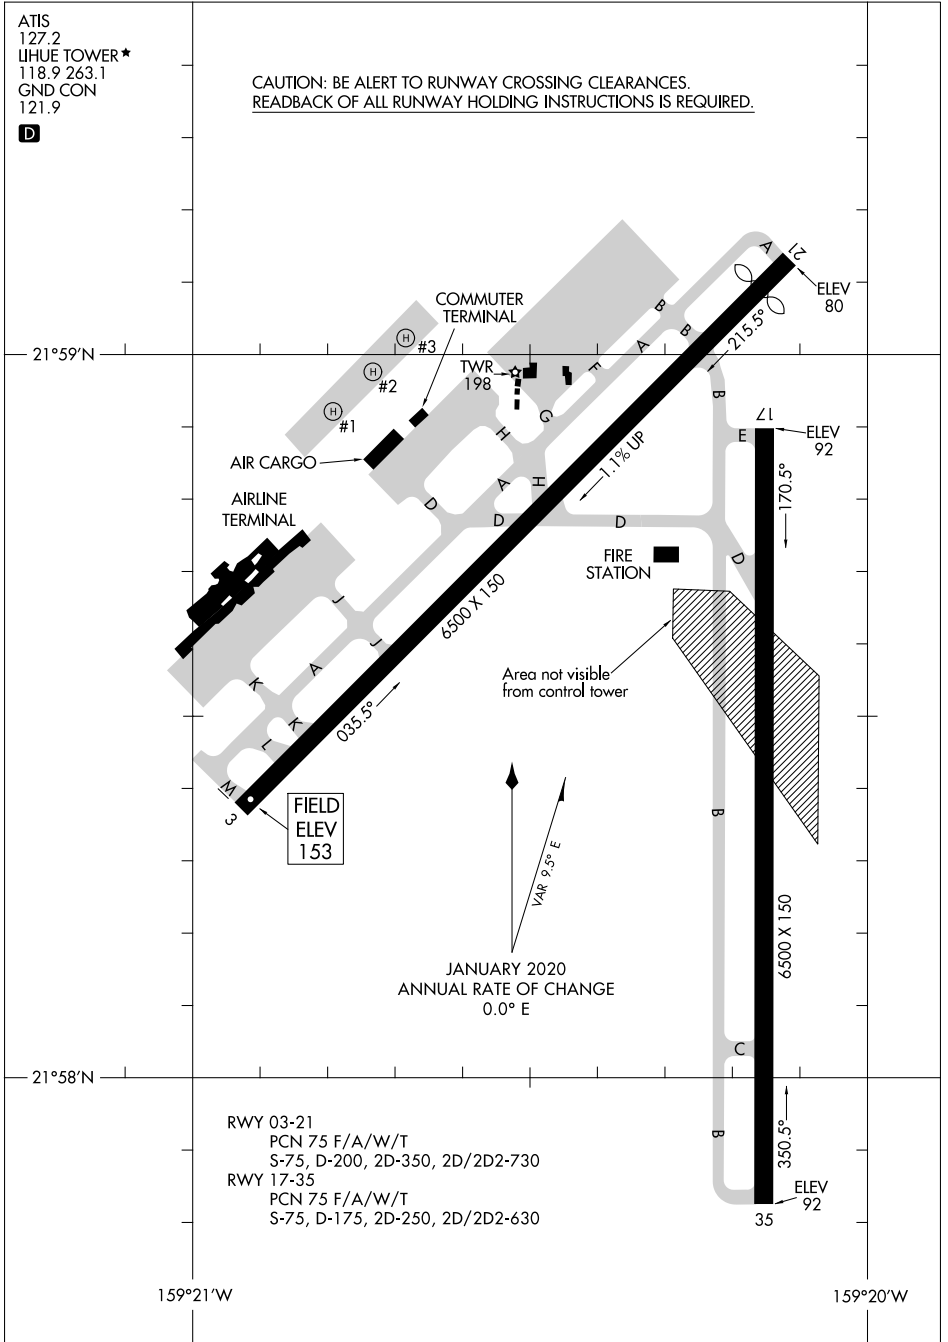

# AIRPORT DIAGRAM

AL-776 (FAA)

LIHUE (LIH)(PHLI)  
LIHUE, HAWAII

ATIS  
127.2  
LIHUE TOWER ★  
118.9 263.1  
GND CON  
121.9

**D**

CAUTION: BE ALERT TO RUNWAY CROSSING CLEARANCES.  
READBCK OF ALL RUNWAY HOLDING INSTRUCTIONS IS REQUIRED.

PAC: 25 FEB 2021 to 22 APR 2021

PAC: 25 FEB 2021 to 22 APR 2021

RWY 03-21  
PCN 75 F/A/W/T  
S-75, D-200, 2D-350, 2D/2D2-730

RWY 17-35  
PCN 75 F/A/W/T  
S-75, D-175, 2D-250, 2D/2D2-630