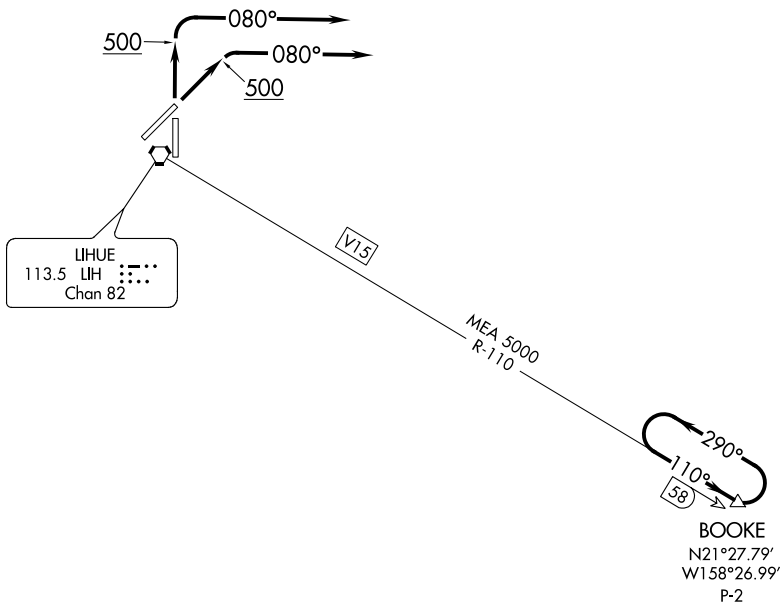

(LIH5.BOOKE) 16035

LIHUE FIVE DEPARTURE

SL-776 (FAA)

LIHUE (LIH)(PHLI)
LIHUE, HAWAII

ATIS
127.2
GND CON
121.9
LIHUE TOWER ★
118.9 (CTAF) 263.1
HCF CENTER
126.5 269.4

PAC, 25 FEB 2021 to 22 APR 2021

PAC, 25 FEB 2021 to 22 APR 2021

NOTE: DME required.

NOTE: Chart not to scale.

DEPARTURE ROUTE DESCRIPTION

TAKEOFF RUNWAYS 3 and 35: Climb runway heading to 500, then climbing right turn to heading 080, expect radar vectors to intercept LIH R-110 to BOOKE DME fix. MEA 5000.

LOST COMMUNICATIONS: If not in contact with Honolulu CERAP one minute after departure, maintain SID heading until 10 NM east of LIH VORTAC, then intercept LIH R-110 to BOOKE DME fix. MEA 5000.

LIHUE FIVE DEPARTURE
(LIH5.BOOKE) 25AUG88