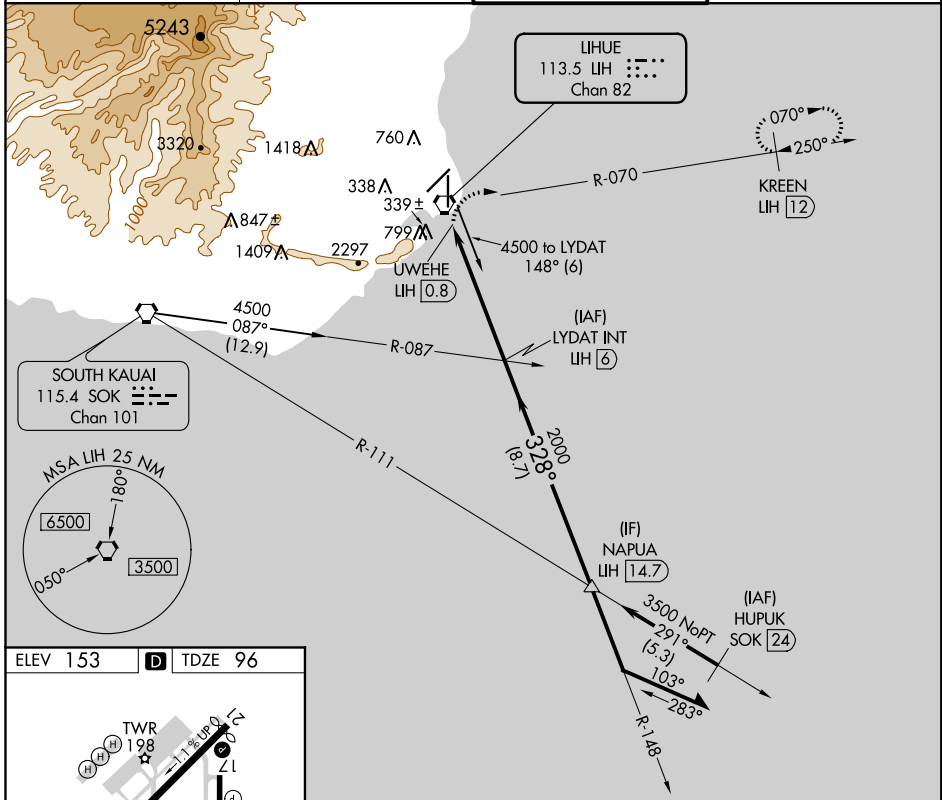

VORTAC LIH 113.5 Chan 82	APP CRS 328°	Rwy Idg TDZE 96 Apt Elev 153
--	------------------------	--

VOR or TACAN RWY 35

LIHUE (LIH)(PHLI)

<p>▼ Circling NA at night. Inoperative table does not apply. Circling NA west of Rwy 17-35. DME or RADAR required.</p>	<p>MALS R</p>	<p>MISSED APPROACH: Climbing right turn to 3000 via heading 100° and LIH VORTAC R-070 to KREEN/12 DME/RADAR and hold.</p>
---	---------------	---

<p>ATIS 127.2</p>	<p>HCF CENTER 126.5 269.4</p>	<p>LIHUE TOWER★ 118.9 (CTAF) 263.1</p>	<p>GND CON 121.9</p>
------------------------------	--	---	---------------------------------

CATEGORY	A	B	C	D	E
S-35	600-1	504 (500-1)	600-1½	504 (500-1½)	600-1¾ 504 (500-1¾)
CIRCLING	600-1 447 (500-1)	620-1 467 (500-1)	620-1½ 467 (500-1½)	720-2	567 (600-2)

PAC, 25 FEB 2021 to 22 APR 2021

PAC, 25 FEB 2021 to 22 APR 2021