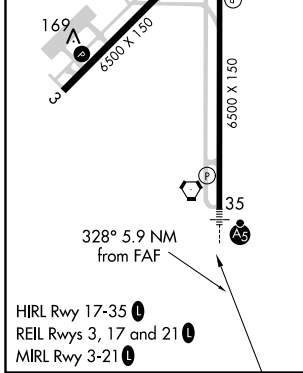

VORTAC LIH 113.5 Chan 82	APP CRS 328°	Rwy Idg TDZE 96 Apt Elev 153
--	------------------------	--

VOR or TACAN RWY 35

LIHUE (LIH)(PHLI)

<p>▼ Circling NA at night. Inoperative table does not apply. Circling NA west of Rwy 17-35. DME or RADAR required.</p>	<p>MALS R</p>	<p>MISSED APPROACH: Climbing right turn to 3000 via heading 100° and LIH VORTAC R-070 to KREEN/12 DME/RADAR and hold.</p>
---	---------------	---

<p>ATIS 127.2</p>	<p>HCF CENTER 126.5 269.4</p>	<p>LIHUE TOWER★ 118.9 (CTAF) 263.1</p>	<p>GND CON 121.9</p>
------------------------------	--	---	---------------------------------

CATEGORY	A	B	C	D	E
S-35	600-1	504 (500-1)	600-1½	504 (500-1½)	600-1¾ 504 (500-1¾)
CIRCLING	600-1 447 (500-1)	620-1 467 (500-1)	620-1½ 467 (500-1½)	720-2	567 (600-2)