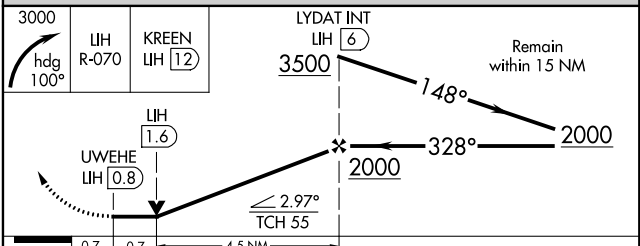

VORTAC LIH 113.5 Chan 82	APP CRS 328°	Rwy Idg TDZE 96 Apt Elev 153
--	------------------------	--

VOR or TACAN RWY 35

LIHUE (LIH)(PHLI)

<p>▼ Circling NA at night. Inoperative table does not apply. Circling NA west of Rwy 17-35. DME or RADAR required.</p>	<p>MALS R</p>	<p>MISSED APPROACH: Climbing right turn to 3000 via heading 100° and LIH VORTAC R-070 to KREEN/12 DME/RADAR and hold.</p>
---	---------------	---

<p>ATIS 127.2</p>	<p>HCF CENTER 126.5 269.4</p>	<p>LIHUE TOWER★ 118.9 (CTAF) 263.1</p>	<p>GND CON 121.9</p>
------------------------------	--	---	---------------------------------

CATEGORY	A	B	C	D	E
S-35	600-1	504 (500-1)	600-1½	504 (500-1½)	600-1¾ 504 (500-1¾)
CIRCLING	600-1 447 (500-1)	620-1 467 (500-1)	620-1½ 467 (500-1½)	720-2	567 (600-2)