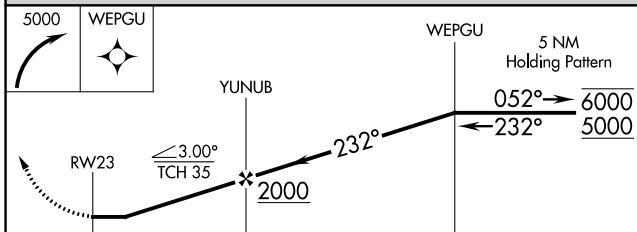

APP CRS	Rwy Idg	N/A
<b>232°</b>	TDZE	N/A
	Apt Elev	<b>24</b>

# RNAV (GPS)-A

KALAUPAPA (LUP) (PHLU)

RNP APCH.	MISSED APPROACH: Climbing right turn to 5000 direct WEPGU and hold, continue climb-in-hold to 5000.
<p>▼ Circling NA southeast of Rwy 5-23.</p> <p>▲ NA Procedure NA at night.</p> <p>Use Kaunakakai altimeter setting.</p>	
HCF CENTER <b>124.1 317.5</b>	CTAF <b>122.9</b>