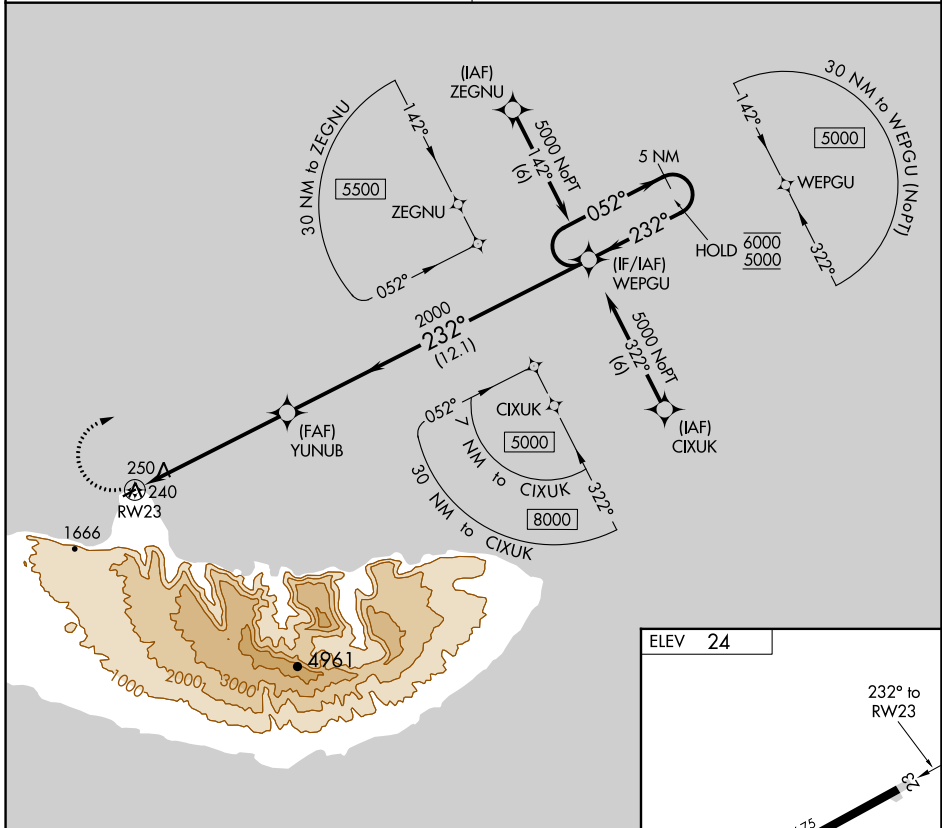

APP CRS	Rwy Idg	N/A
<b>232°</b>	TDZE	N/A
	Apt Elev	<b>24</b>

# RNAV (GPS)-A

KALAUPAPA (LUP) (PHLU)

RNP APCH.	MISSED APPROACH: Climbing right turn to 5000 direct WEPGU and hold, continue climb-in-hold to 5000.
<p>▼ Circling NA southeast of Rwy 5-23.</p> <p>▲ NA Procedure NA at night.</p> <p>Use Kaunakakai altimeter setting.</p>	
HCF CENTER <b>124.1 317.5</b>	CTAF <b>122.9</b>

CATEGORY	A	B	C	D
CIRCLING	660-1	636 (700-1)	NA	

PAC, 25 FEB 2021 to 22 APR 2021

PAC, 25 FEB 2021 to 22 APR 2021