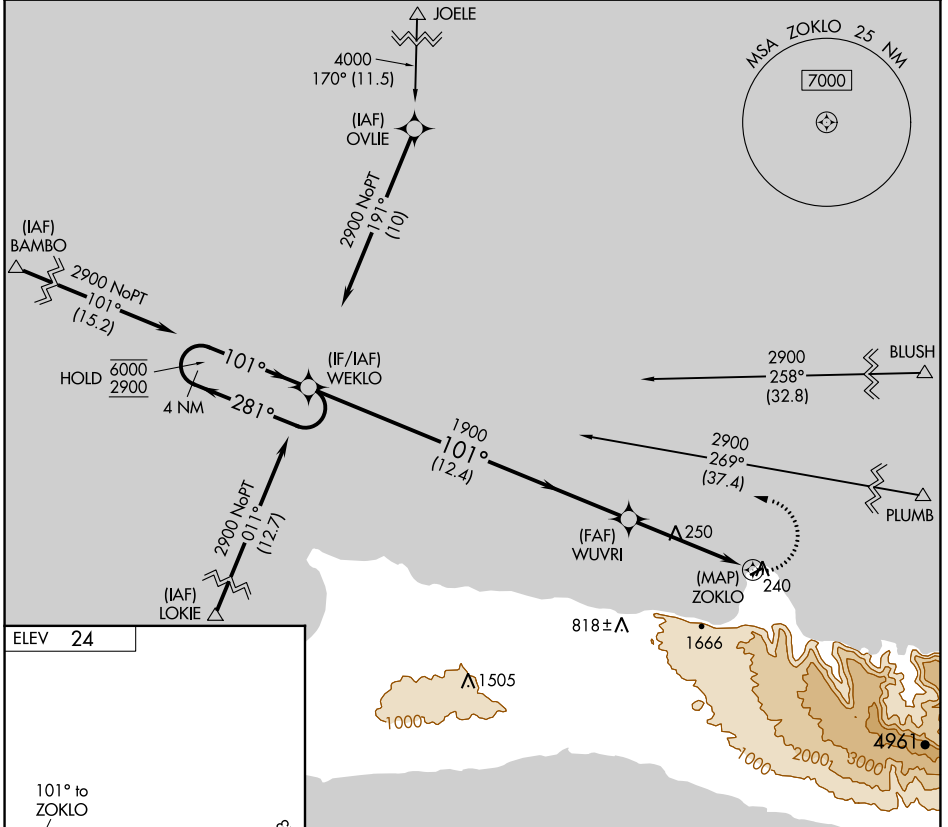

APP CRS	Rwy Idg	N/A
101°	TDZE	N/A
	Apt Elev	24

# RNAV (GPS)-B

KALAUPAPA (LUP) (PHLU)

RNP APCH.	⚠ Circling NA southeast of Rwy 5-23. ⚠ NA Procedure NA at night. Use Kaunakakai altimeter setting.	MISSED APPROACH: Climbing left turn to 2900 direct WEKLO and hold.
HCF CENTER		
<b>124.1 317.5</b>		<b>122.9</b>

PAC, 25 FEB 2021 to 22 APR 2021

PAC, 25 FEB 2021 to 22 APR 2021