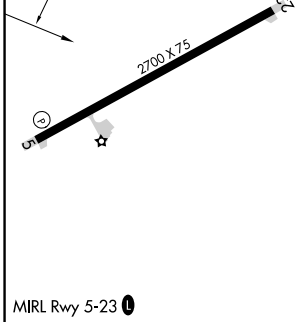

# RNAV (GPS)-B

KALAUPAPA (LUP) (PHLU)

RNP APCH.	⚠ Circling NA southeast of Rwy 5-23. ⚠ NA Procedure NA at night. Use Kaunakakai altimeter setting.	MISSED APPROACH: Climbing left turn to 2900 direct WEKLO and hold.
HCF CENTER		
<b>124.1 317.5</b>		<b>122.9</b>