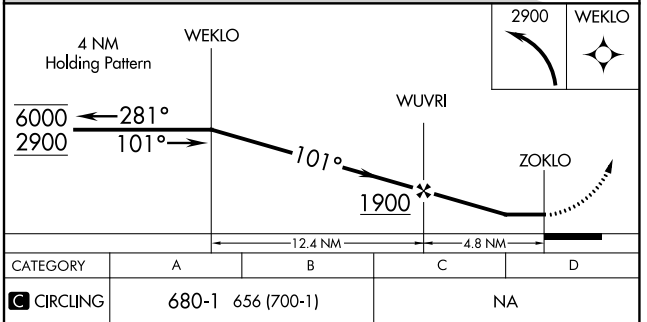

# RNAV (GPS)-B

KALAUPAPA (LUP) (PHLU)

RNP APCH.	⚠ Circling NA southeast of Rwy 5-23. ⚠ NA Procedure NA at night. Use Kaunakakai altimeter setting.	MISSED APPROACH: Climbing left turn to 2900 direct WEKLO and hold.
HCF CENTER		
<b>124.1 317.5</b>		<b>122.9</b>