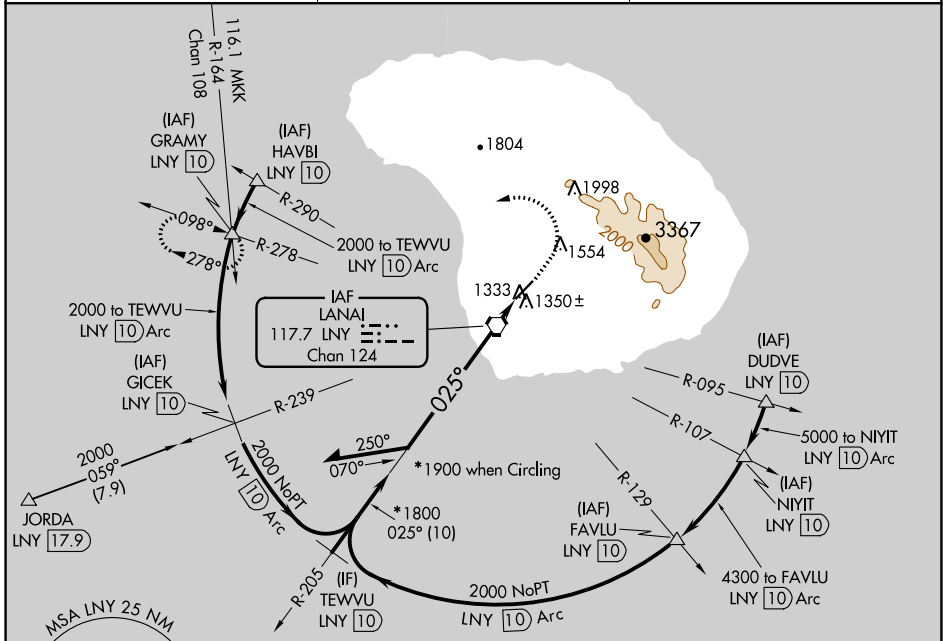

VORTAC LNY 117.7 Chan 124	APP CRS 025°	Rwy Idg TDZE Apt Elev	5000 1307 1308
---	------------------------	-----------------------------	---

VOR or TACAN RWY 3

LANAI (LNY)(PHNY)

▼ Circling Rwy 21 NA at night.

MISSED APPROACH: Climb to 1720 then climbing left turn to 3300 via heading 240° and LNY VORTAC R-278 to GRAMY INT/LNY 10 DME and hold.

AWOS-3P 118.375	HCF CENTER 119.3 307.1	CTAF 122.9
---------------------------	----------------------------------	----------------------

PAC, 25 FEB 2021 to 22 APR 2021

PAC, 25 FEB 2021 to 22 APR 2021

CATEGORY	A	B	C	D
S-3	1660-1	353 (400-1)		1660-1¼ 353 (400-1¼)
CIRCLING	1840-1 532 (600-1)	1880-1 572 (600-1)	1900-1½ 592 (600-1½)	1900-2 592 (600-2)