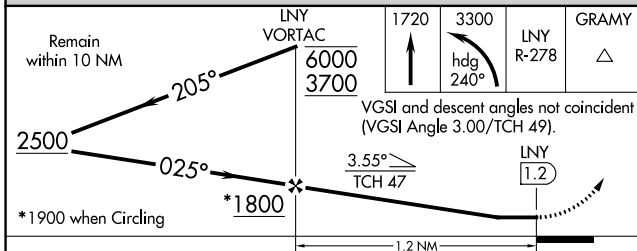

VORTAC LNY 117.7 Chan 124	APP CRS 025°	Rwy Idg TDZE Apt Elev	5000 1307 1308
---	------------------------	-----------------------------	---

VOR or TACAN RWY 3

LANAI (LNY)(PHNY)

▼ Circling Rwy 21 NA at night.

MISSED APPROACH: Climb to 1720 then climbing left turn to 3300 via heading 240° and LNY VORTAC R-278 to GRAMY INT/LNY 10 DME and hold.

AWOS-3P 118.375	HCF CENTER 119.3 307.1	CTAF 122.9
---------------------------	----------------------------------	----------------------

PAC, 25 FEB 2021 to 22 APR 2021

PAC, 25 FEB 2021 to 22 APR 2021

CATEGORY	A	B	C	D
S-3	1660-1	353 (400-1)		1660-1¼ 353 (400-1¼)
CIRCLING	1840-1 532 (600-1)	1880-1 572 (600-1)	1900-1½ 592 (600-1½)	1900-2 592 (600-2)