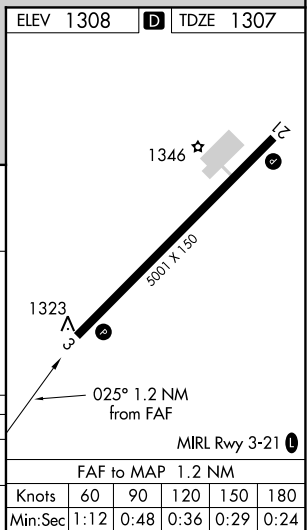

VORTAC LNY 117.7 Chan 124	APP CRS 025°	Rwy Idg TDZE Apt Elev	5000 1307 1308
---	------------------------	-----------------------------	---

VOR or TACAN RWY 3

LANAI (LNY)(PHNY)

▼ Circling Rwy 21 NA at night.

MISSED APPROACH: Climb to 1720 then climbing left turn to 3300 via heading 240° and LNY VORTAC R-278 to GRAMY INT/LNY 10 DME and hold.

AWOS-3P 118.375	HCF CENTER 119.3 307.1	CTAF 122.9
---------------------------	----------------------------------	----------------------

PAC, 25 FEB 2021 to 22 APR 2021

PAC, 25 FEB 2021 to 22 APR 2021

CATEGORY	A	B	C	D
S-3	1660-1	353 (400-1)		1660-1¼ 353 (400-1¼)
CIRCLING	1840-1 532 (600-1)	1880-1 572 (600-1)	1900-1½ 592 (600-1½)	1900-2 592 (600-2)