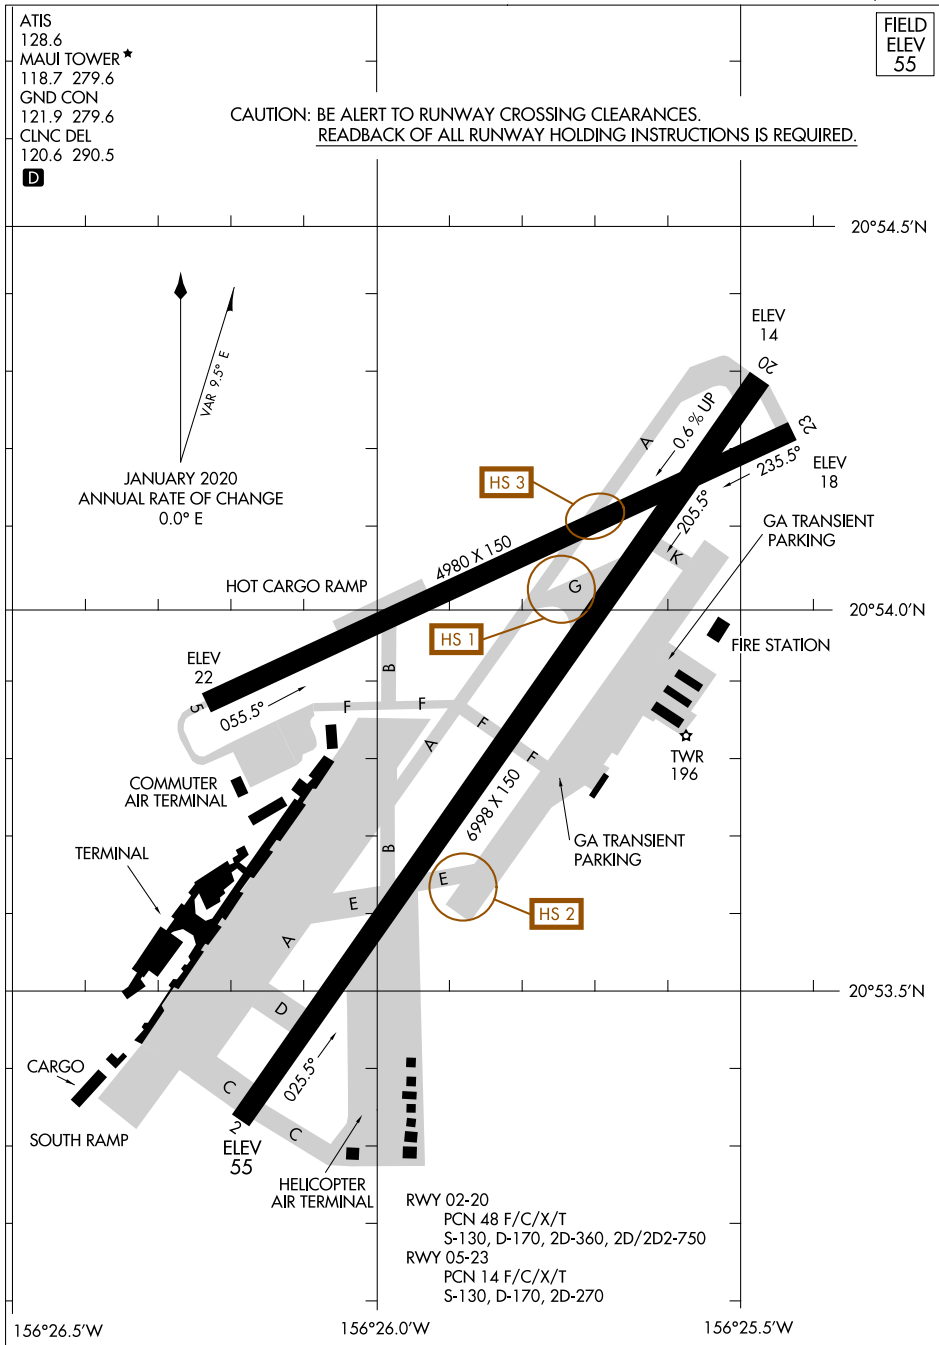

20310

# AIRPORT DIAGRAM

AL-762 (FAA)

KAHULUI (OGG)(PHOG)  
KAHULUI, HAWAII

ATIS  
 128.6  
 MAUI TOWER ★  
 118.7 279.6  
 GND CON  
 121.9 279.6  
 CLNC DEL  
 120.6 290.5

FIELD  
 ELEV  
 55

CAUTION: BE ALERT TO RUNWAY CROSSING CLEARANCES.  
 READBACK OF ALL RUNWAY HOLDING INSTRUCTIONS IS REQUIRED.

PAC, 25 FEB 2021 to 22 APR 2021

PAC, 25 FEB 2021 to 22 APR 2021