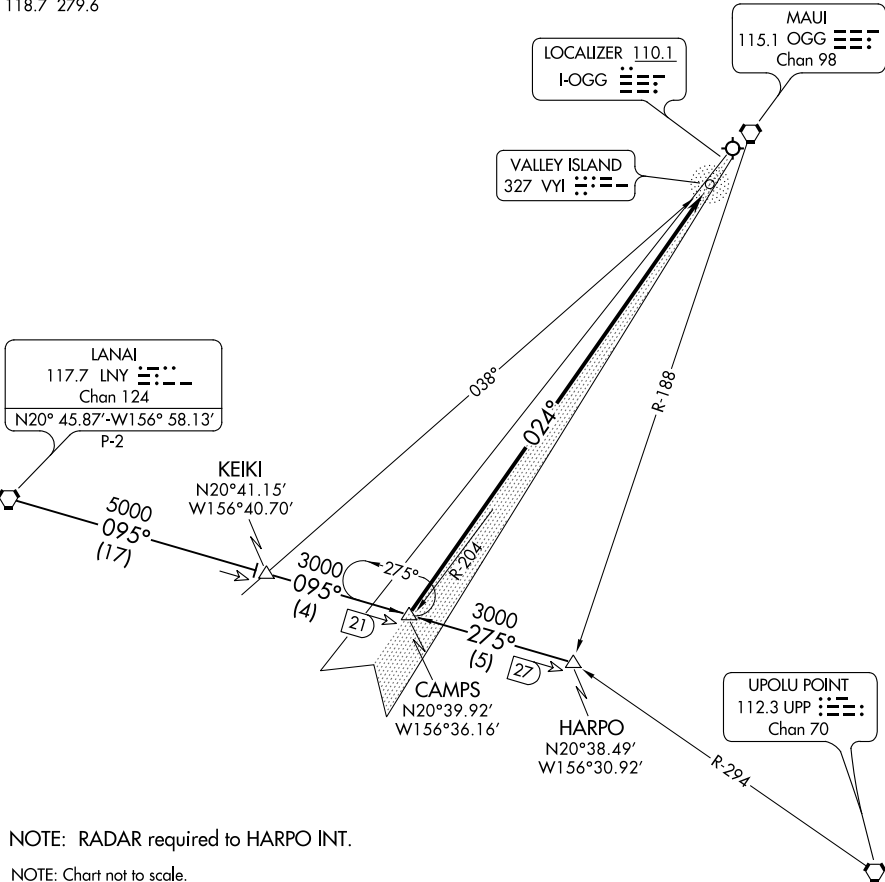

ATIS
128.6
HCF CENTER
119.5 225.4
MAUI TOWER★
118.7 279.6

PAC, 25 FEB 2021 to 22 APR 2021

PAC, 25 FEB 2021 to 22 APR 2021

NOTE: RADAR required to HARPO INT.

NOTE: Chart not to scale.

ARRIVAL ROUTE DESCRIPTION

HARPO TRANSITION (HARPO.CAMPS3): From over HARPO INT via LNY R-095 to CAMPS INT. Thence

LANAI TRANSITION (LNY.CAMPS3): From over LNY VORTAC via KEIKI INT and LNY R-095 to CAMPS INT. Thence

. . . . From over CAMPS INT on I-OGG localizer course to Kahului Airport.

LOST COMMUNICATIONS:

At CAMPS INT, proceed with the ILS RWY 2 approach.