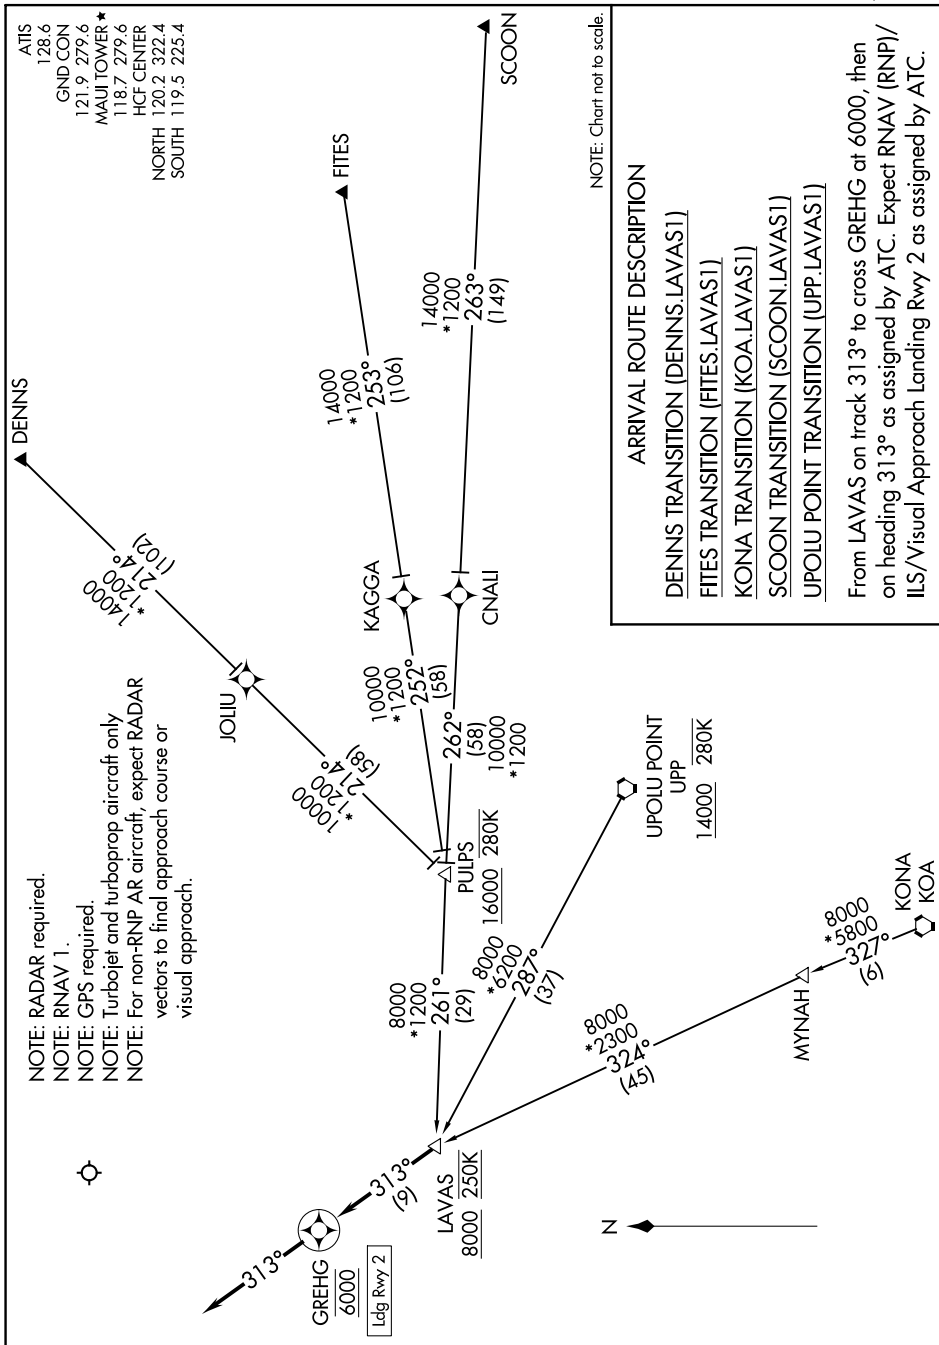

(LAVAS.LAVAS1) 19171

LAVAS ONE ARRIVAL (RNAV)

AL-762 (FAA)

KAHULUI (OGG) (PHOG)

KAHULUI, HAWAII

PAC, 25 FEB 2021 to 22 APR 2021

PAC, 25 FEB 2021 to 22 APR 2021

LAVAS ONE ARRIVAL (RNAV)

(LAVAS.LAVAS1) 20JUN19

KAHULUI, HAWAII

KAHULUI (OGG) (PHOG)