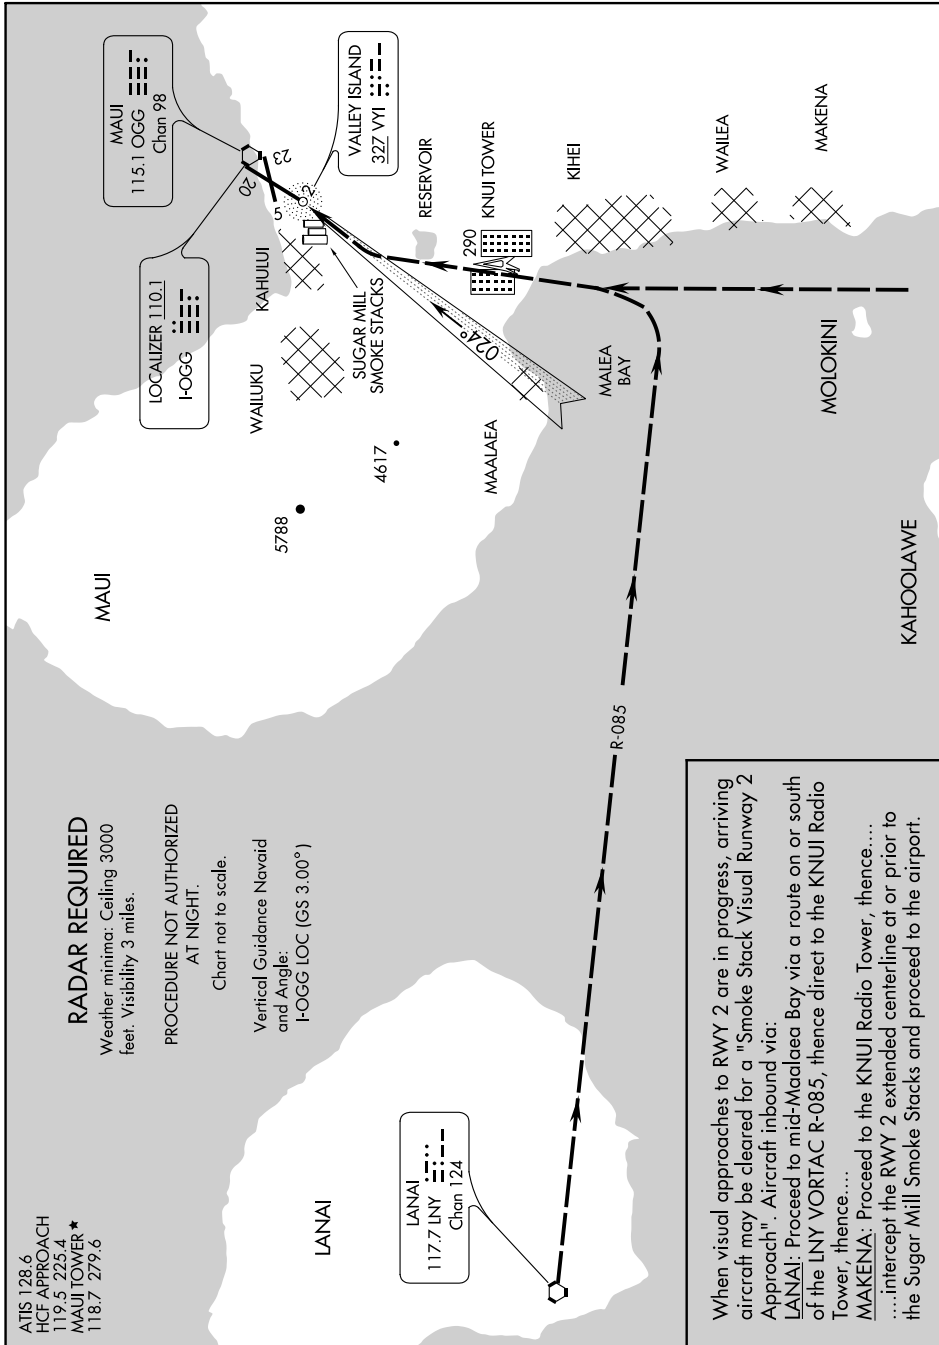

# SMOKE STACK VISUAL RWY 2

PAC, 25 FEB 2021 to 22 APR 2021

PAC, 25 FEB 2021 to 22 APR 2021

# SMOKE STACK VISUAL RWY 2

20° 54'N-156° 26'W

KAHULUI, HAWAII  
KAHULUI (OGG)(PHOG)