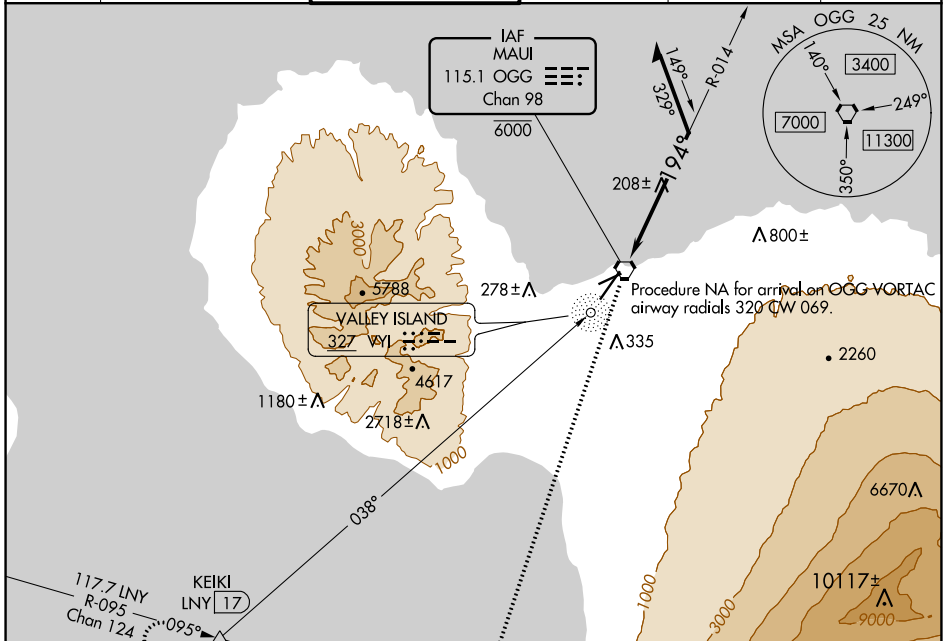

VORTAC OGG 115.1 Chan 98	APP CRS 194°	Rwy Idg TDZE Apt Elev	6995 25 53
--	------------------------	-----------------------------	---------------------------------------

VOR Y RWY 20

KAHALUI (OGG)(PHOG)

ADF or DME required.

MISSED APPROACH: Climb to 5000 on OGG R-188 to HARPO INT/ OGG 16.7 DME then right turn on LNY R-095 to KEIKI INT/17 DME and hold.

ATIS 128.6	HCF APPROACH 120.2 322.4 (NORTH) 119.5 225.4 (SOUTH)	MAUI TOWER ★ 118.7 (CTAF) 0 279.6	GND CON 121.9 279.6	CLNC DEL 120.6 290.5	UNICOM 122.95
----------------------	--	---	-------------------------------	--------------------------------	-------------------------

ELEV 53	TDZE 25
---------	---------

CATEGORY	A	B	C	D
S-20	600-1	575 (600-1)	600-1½	575 (600-1½)
CIRCLING	600-1 547 (600-1)	620-1 567 (600-1)	740-2 687 (700-2)	1140-3 1087 (1100-3)

PAC, 25 FEB 2021 to 22 APR 2021