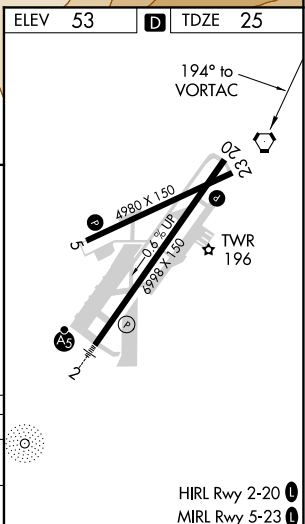

VORTAC OGG 115.1 Chan 98	APP CRS 194°	Rwy Idg TDZE Apt Elev	6995 25 53
--	------------------------	-----------------------------	---------------------------------------

VOR Y RWY 20

KAHALUI (OGG)(PHOG)

ADF or DME required.

MISSED APPROACH: Climb to 5000 on OGG R-188 to HARPO INT/ OGG 16.7 DME then right turn on LNY R-095 to KEIKI INT/17 DME and hold.

ATIS 128.6	HCF APPROACH 120.2 322.4 (NORTH) 119.5 225.4 (SOUTH)	MAUI TOWER ★ 118.7 (CTAF) 0 279.6	GND CON 121.9 279.6	CLNC DEL 120.6 290.5	UNICOM 122.95
----------------------	--	---	-------------------------------	--------------------------------	-------------------------

ELEV 53	TDZE 25
---------	---------

CATEGORY	A	B	C	D
S-20	600-1	575 (600-1)	600-1½	575 (600-1½)
CIRCLING	600-1 547 (600-1)	620-1 567 (600-1)	740-2 687 (700-2)	1140-3 1087 (1100-3)

PAC, 25 FEB 2021 to 22 APR 2021