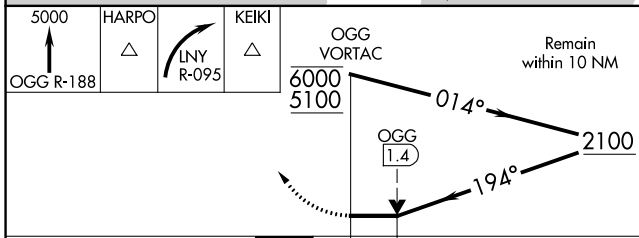

MISSED APPROACH: Climb to 5000 on OGG R-188 to HARPO INT/ OGG 16.7 DME then right turn on LNY R-095 to KEIKI INT/17 DME and hold.

ATIS 128.6	HCF APPROACH 120.2 322.4 (NORTH) 119.5 225.4 (SOUTH)	MAUI TOWER ★ 118.7 (CTAF) 0 279.6	GND CON 121.9 279.6	CLNC DEL 120.6 290.5	UNICOM 122.95
----------------------	--	---	-------------------------------	--------------------------------	-------------------------

ELEV 53	TDZE 25
---------	---------

CATEGORY	A	B	C	D
S-20	600-1	575 (600-1)	600-1½	575 (600-1½)
CIRCLING	600-1 547 (600-1)	620-1 567 (600-1)	740-2 687 (700-2)	1140-3 1087 (1100-3)

PAC, 25 FEB 2021 to 22 APR 2021