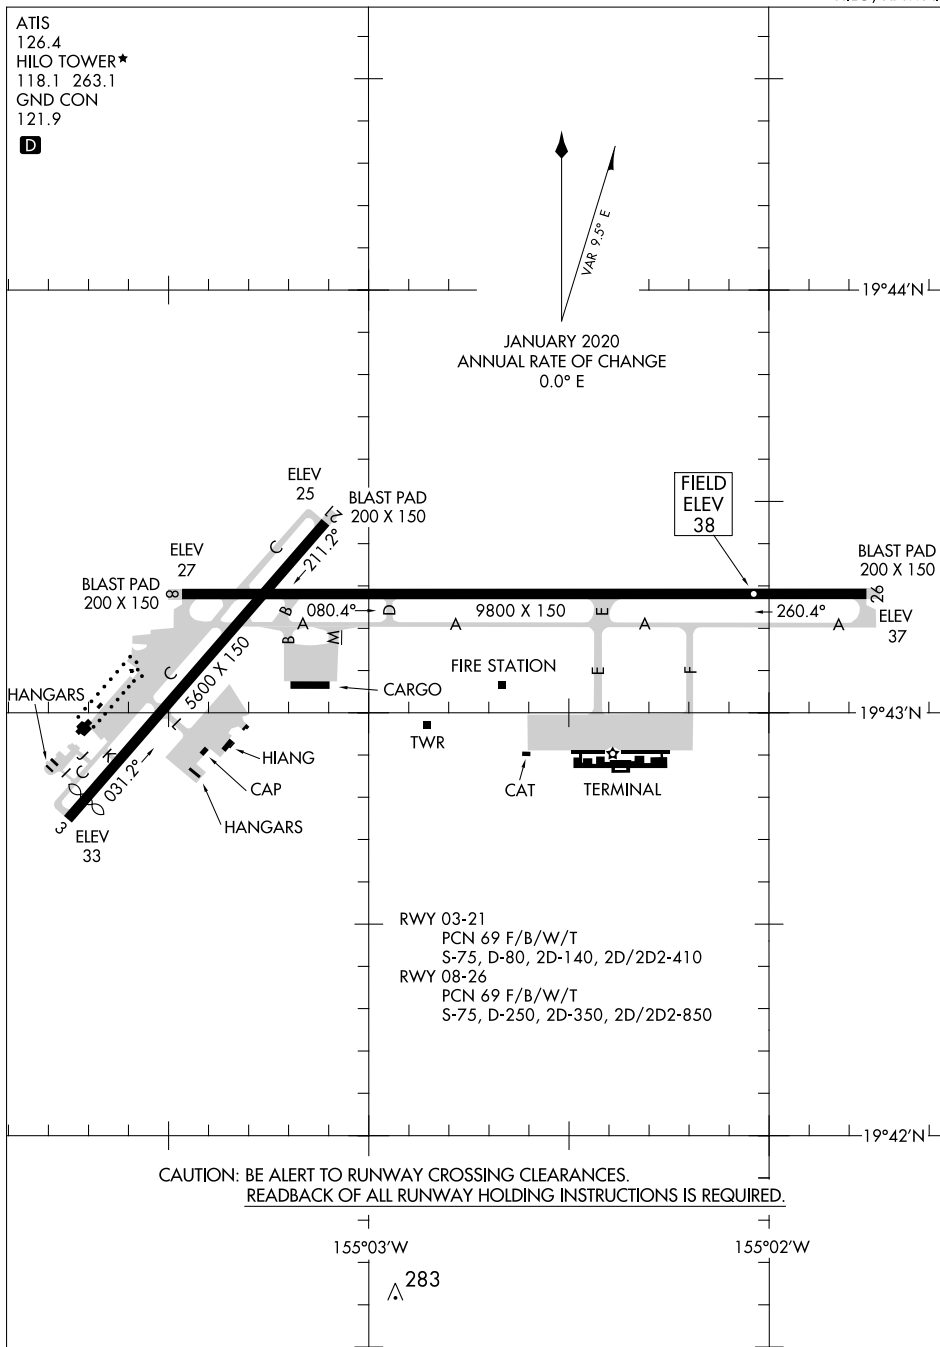

20310

AIRPORT DIAGRAM

AL-756 (FAA)

HILO INTL (ITO) (PHTO)
HILO, HAWAII

ATIS
126.4
HILO TOWER*
118.1 263.1
GND CON
121.9

JANUARY 2020
ANNUAL RATE OF CHANGE
0.0° E

PAC: 25 FEB 2021 to 22 APR 2021

PAC: 25 FEB 2021 to 22 APR 2021

CAUTION: BE ALERT TO RUNWAY CROSSING CLEARANCES.
READBACK OF ALL RUNWAY HOLDING INSTRUCTIONS IS REQUIRED.

155°03'W

155°02'W

283

AIRPORT DIAGRAM

20310

HILO, HAWAII
HILO INTL (ITO) (PHTO)