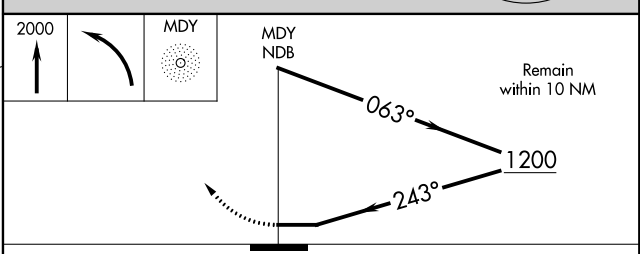

MISSED APPROACH: Climb to 2000, then left turn direct MDY NDB and hold.

AWOS-3P 118.325	MIDWAY RADIO 126.2 257.8	CTAF 122.9
---------------------------	------------------------------------	----------------------

PAC: 25 FEB 2021 to 22 APR 2021

PAC: 25 FEB 2021 to 22 APR 2021

ELEV 18	D	TDZE 12
---------	----------	---------

CATEGORY	A	B	C	D
S-24	560-1	548 (600-1)	560-1 $\frac{3}{8}$ 548 (600-1 $\frac{3}{8}$)	560-1 $\frac{3}{4}$ 548 (600-1 $\frac{3}{4}$)
CIRCLING	560-1	542 (600-1)	560-1 $\frac{5}{8}$ 542 (600-1 $\frac{5}{8}$)	580-2 562 (600-2)