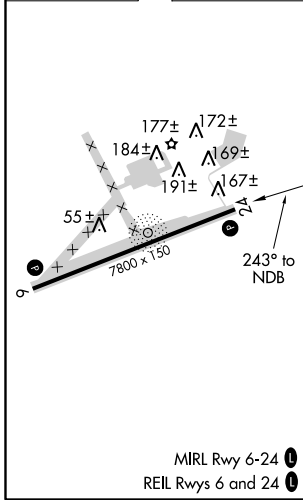

NDB MDY 400	APP CRS 243°	Rwy ldg 7400
		TDZE 12
		Apt Elev 18

NDB RWY 24

HENDERSON FIELD (MDY) (PMDY)

⚠ No controlled airspace below 5500 feet. When local altimeter not received, procedure NA. Rwy 24 helicopter visibility reduction below $\frac{3}{4}$ SM NA.

MISSED APPROACH: Climb to 2000, then left turn direct MDY NDB and hold.

AWOS-3P 118.325	MIDWAY RADIO 126.2 257.8	CTAF 122.9
---------------------------	------------------------------------	----------------------

PAC: 25 FEB 2021 to 22 APR 2021

PAC: 25 FEB 2021 to 22 APR 2021

ELEV 18	D	TDZE 12
---------	----------	---------

CATEGORY	A	B	C	D
S-24	560-1	548 (600-1)	560-1 $\frac{3}{8}$ 548 (600-1 $\frac{3}{8}$)	560-1 $\frac{3}{4}$ 548 (600-1 $\frac{3}{4}$)
CIRCLING	560-1	542 (600-1)	560-1 $\frac{5}{8}$ 542 (600-1 $\frac{5}{8}$)	580-2 562 (600-2)