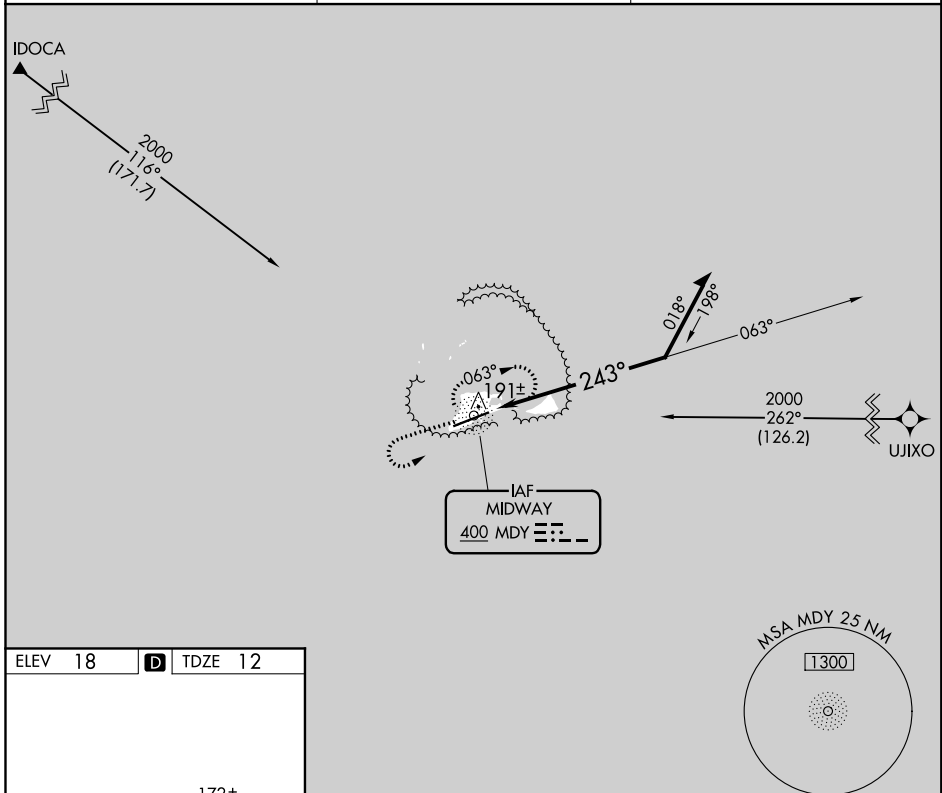

NDB MDY 400	APP CRS 243°	Rwy ldg 7400
		TDZE 12
		Apt Elev 18

NDB RWY 24

HENDERSON FIELD (MDY) (PMDY)

⚠ No controlled airspace below 5500 feet. When local altimeter not received, procedure NA. Rwy 24 helicopter visibility reduction below $\frac{3}{4}$ SM NA.

MISSED APPROACH: Climb to 2000, then left turn direct MDY NDB and hold.

AWOS-3P 118.325	MIDWAY RADIO 126.2 257.8	CTAF 122.9
---------------------------	------------------------------------	----------------------

PAC: 25 FEB 2021 to 22 APR 2021

PAC: 25 FEB 2021 to 22 APR 2021

ELEV 18	D	TDZE 12
---------	----------	---------

CATEGORY	A	B	C	D
S-24	560-1	548 (600-1)	560-1 $\frac{3}{8}$ 548 (600-1 $\frac{3}{8}$)	560-1 $\frac{3}{4}$ 548 (600-1 $\frac{3}{4}$)
CIRCLING	560-1	542 (600-1)	560-1 $\frac{5}{8}$ 542 (600-1 $\frac{5}{8}$)	580-2 562 (600-2)