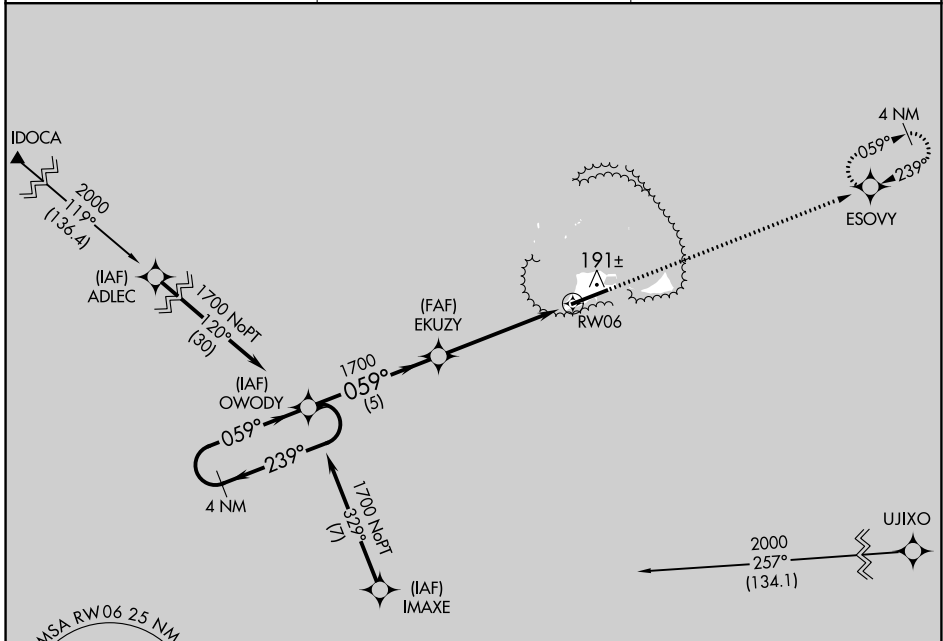

APP CRS	Rwy Idg	7800
059°	TDZE	18
	Apt Elev	18

RNAV (GPS) RWY 6

HENDERSON FIELD (MDY) (PMDY)

RNP APCH.	MISSED APPROACH: Climb to 1700 direct ESOVY WP and hold.
⚠ No controlled airspace below 5500. When local altimeter setting not received procedure NA. Rwy 6 helicopter visibility reduction below 3/4 SM NA.	

AWOS-3P 118.325	MIDWAY RADIO 126.2 257.8	CTAF 122.9
---------------------------	------------------------------------	----------------------

PAC, 25 FEB 2021 to 22 APR 2021

PAC, 25 FEB 2021 to 22 APR 2021