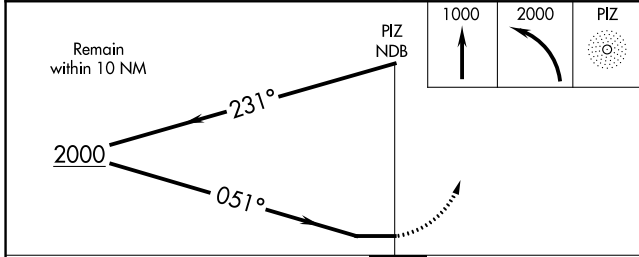

NDB PIZ 362	APP CRS 051°	Rwy Idg 4500 TDZE 29 Apt Elev 29

NDB RWY 5

POINT LAY LRRS (PIZ) (PPIZ)

33 -33°C/-27°F		MISSED APPROACH: Climb to 1000, then climbing left turn to 2000 direct PIZ NDB and hold.	

AWOS-3P 135.65	ANCHORAGE CENTER 119.65 363.25	BARROW RADIO 122.4	CTAF 122.8

ELEV 29	TDZE 29

MIRL Rwy 5-23
REIL Rwy 5 and 23

CATEGORY	A	B	C	D
S-5	500-1 471 (500-1)		500-1 ¼ 471 (500-1 ¼)	NA
CIRCLING	500-1 471 (500-1)		500-1 ½ 471 (500-1 ½)	NA

AK, 25 FEB 2021 to 22 APR 2021

AK, 25 FEB 2021 to 22 APR 2021