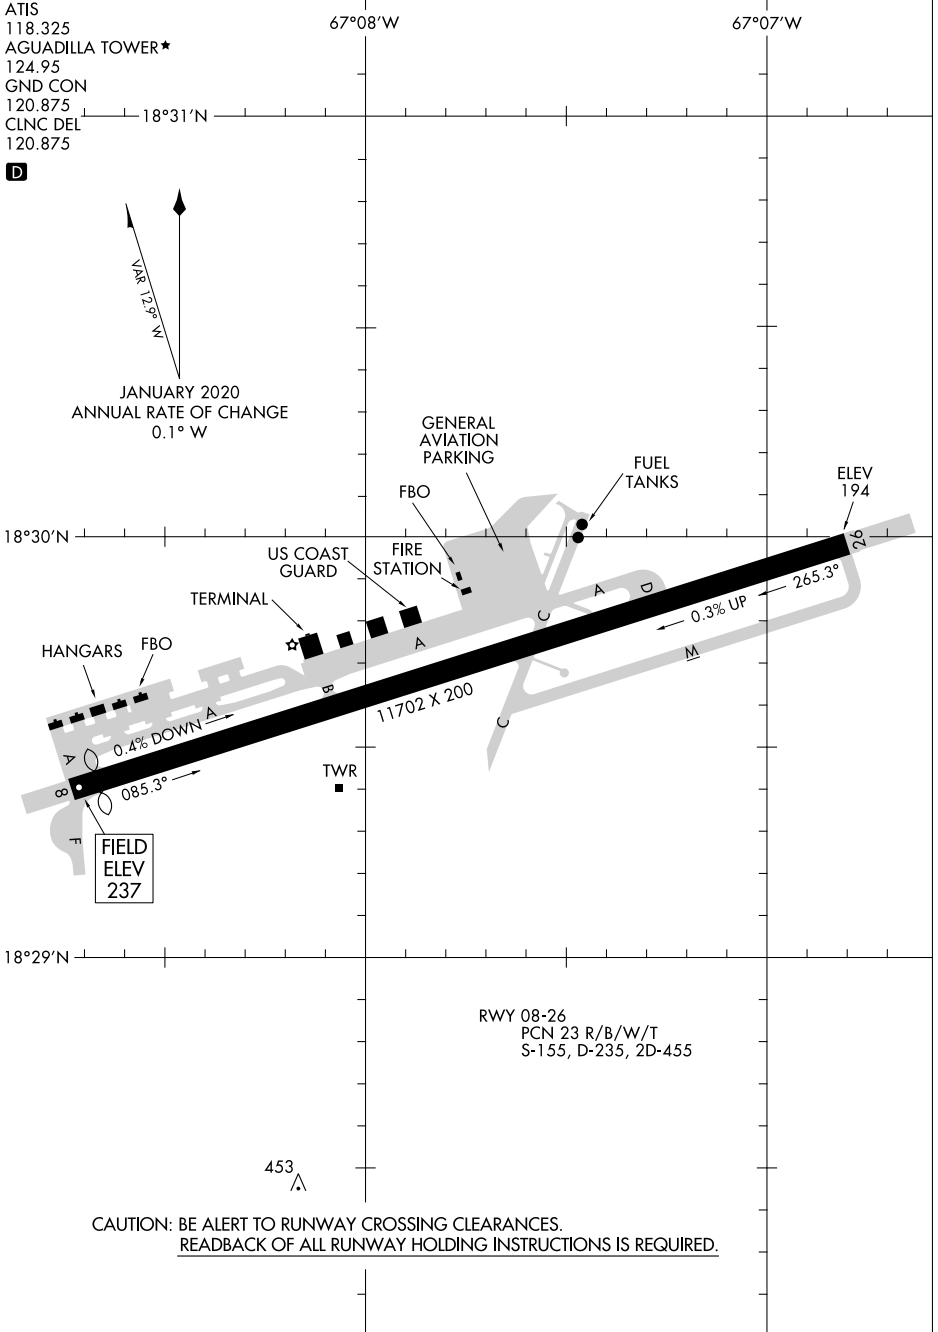

# AIRPORT DIAGRAM

AL-1016 (FAA)

RAFAEL HERNANDEZ (BQN) (TJBQ)  
AGUADILLA, PUERTO RICO

SE-3, 25 FEB 2021 to 25 MAR 2021

SE-3, 25 FEB 2021 to 25 MAR 2021