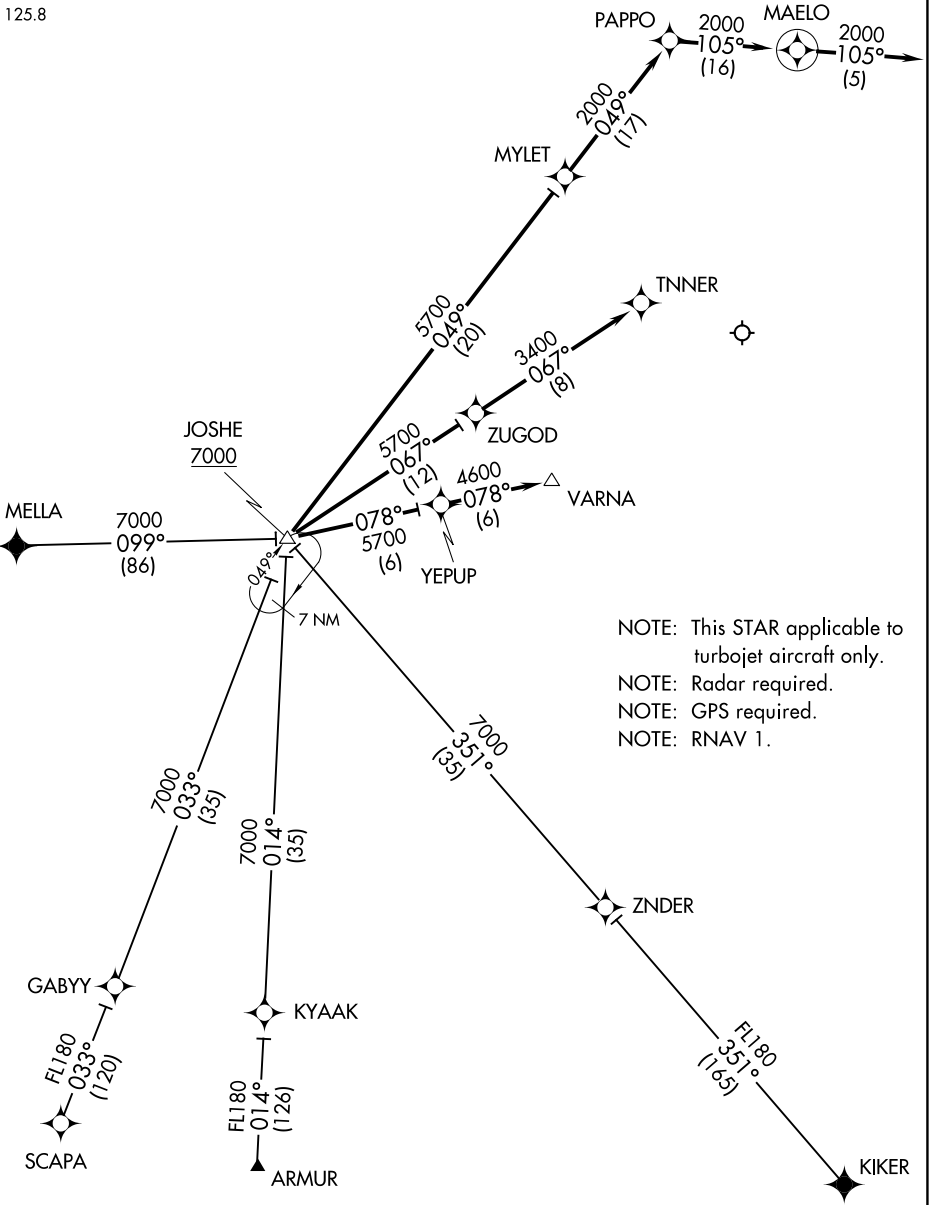

(JOSHE.JOSHE3) 19339

AL-784 (FAA)

LUIS MUNOZ MARIN INTL  
SAN JUAN, PUERTO RICO

# JOSHE THREE ARRIVAL (RNAV)

SAN JUAN APP CON  
119.4 269.2 (WEST & SW)  
120.9 290.2 (NORTH & EAST)  
D-ATIS  
125.8

NOTE: This STAR applicable to turbojet aircraft only.  
 NOTE: Radar required.  
 NOTE: GPS required.  
 NOTE: RNAV 1.

NOTE: Chart not to scale.

(NARRATIVE ON FOLLOWING PAGE)

# JOSHE THREE ARRIVAL (RNAV)

(JOSHE.JOSHE3) 18NOV10

SAN JUAN, PUERTO RICO  
LUIS MUNOZ MARIN INTL

SE-3, 25 FEB 2021 to 25 MAR 2021

SE-3, 25 FEB 2021 to 25 MAR 2021